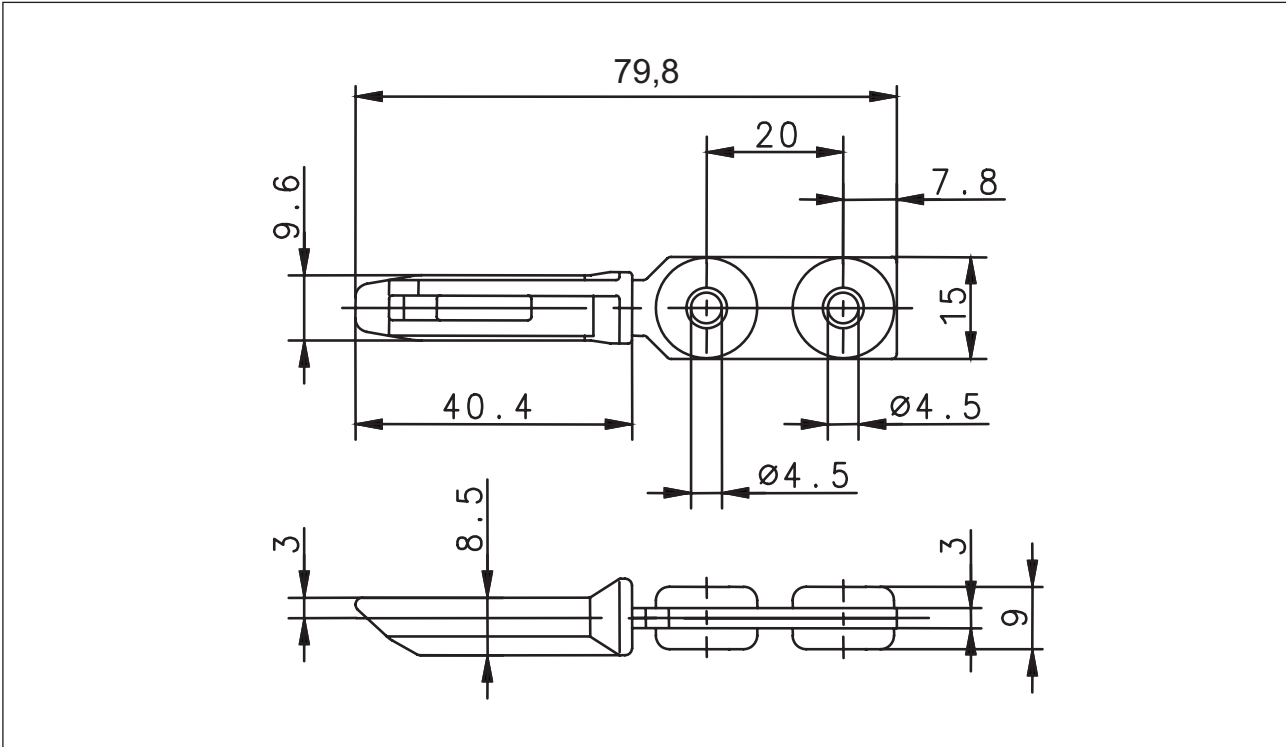

**Actuator**

Series for Safety switches (SLK, SLM, ENK-VTU, ENM2-VTW)

Description **VTU-BET.KPL**

Article number **3911702100**

**Mechanical data**

Actuator	Steel/PA
Minimum actuating radius	$R_{min}$ 400 mm